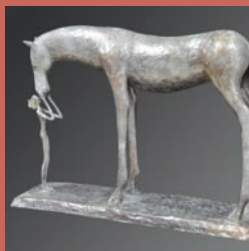

ART SCOPE GALLERY AT CIRCLEREADING

The Art Scope Gallery is an exciting new collaborative project bringing together multi media artists to exhibit at Circle Reading.

This project recognises and celebrates art's ability to humanise our hospitals and alleviate their clinical bleakness. A beautiful space can lift the spirits and improve the therapeutic experience. The stunning architecture and design of the new Circle hospital provides the ideal platform for the exhibition of contemporary art.